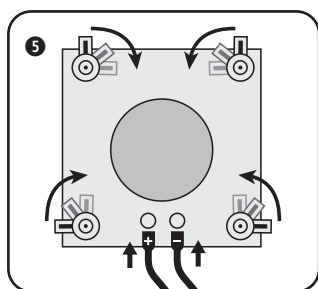

EN

Dear Customer, congratulations on the purchase of your loudspeaker(s). Please read these instructions carefully and keep them for future reference.