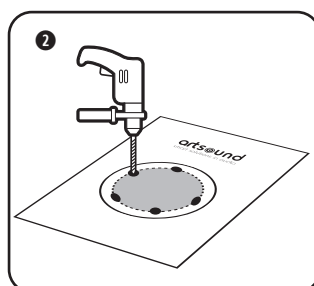

EN

Dear Customer, congratulations on the purchase of your loudspeaker(s). Please read these instructions carefully and keep them for future reference.